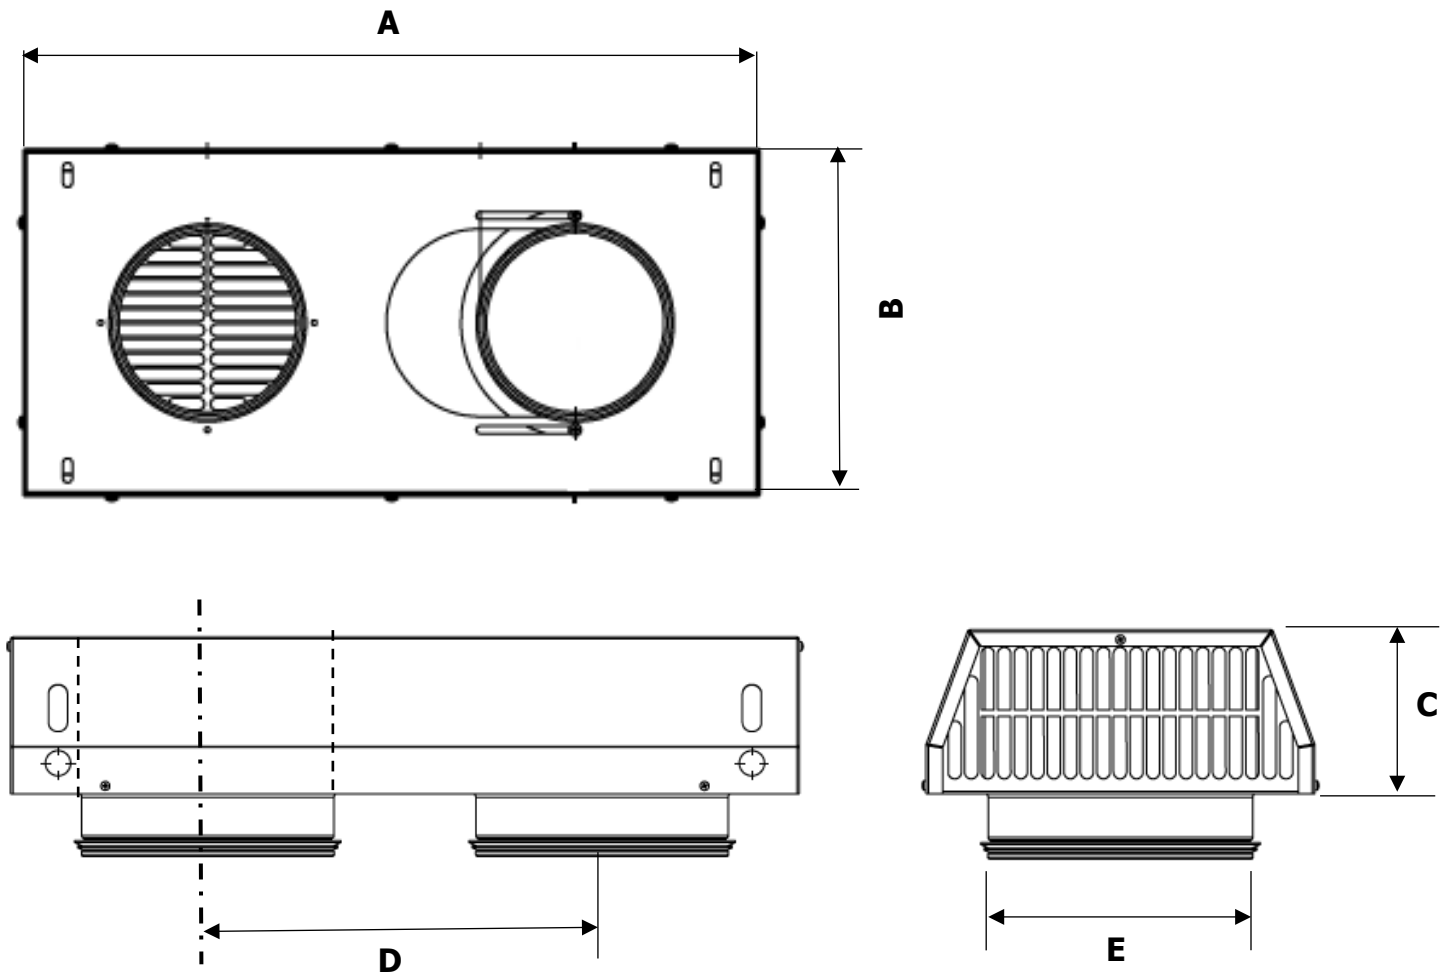

IBAN code (RON): RO06BTRLRONCRT0574794001; Bank: BANCA TRANSILVANIA; SWIFT: BTRLRO22

TES-CVR COMBI BOX WITH GRILLE AND ADJUSTABLE AIR INTAKE

- Material: galvanizing steel ZN275, powder coated

- The TES-CVR Combi Box with Grille and adjustable air intake is suitable for mounting on outside walls.
- The combi box has been designed so that the fresh air intake and exhaust air are very well separated to avoid mixing.
- The combi box can be mounted with the exhaust-air outlet either on the right or the left.
- Standard powder-coated is: black (RAL 9005), and white (RAL 9010 or RAL9003).

- TES - Item Number:**

TES-Item Number	Product Description
1110125-B	TES-CVR Combi Box with Grille, Ø125, Black, RAL 9005, with adjustable air intake
1110125-W	TES-CVR Combi Box with Grille, Ø125, White, RAL 9003, with adjustable air intake
1110160-B	TES-CVR Combi Box with Grille, Ø160, Black, RAL 9005, with adjustable air intake
1110160-W	TES-CVR Combi Box with Grille, Ø160, White, RAL 9003, with adjustable air intake
1110200-B	TES-CVR Combi Box with Grille, Ø200, Black, RAL 9005, with adjustable air intake
1110200-W	TES-CVR Combi Box with Grille, Ø200, White, RAL 9003, with adjustable air intake
1110250-B	TES-CVR Combi Box with Grille, Ø250, Black, RAL 9005, with adjustable air intake
1110250-W	TES-CVR Combi Box with Grille, Ø250, White, RAL 9003, with adjustable air intake

- Technical Parameters**

- **Products Dimension:**

TES-CGS	A	B	C	D	Ø E
Ø125	500	235	100	CC 185 to CC 250	125
Ø160	500	235	100	CC 215 to CC 260	160
Ø200	620	315	100	CC 255 to CC 356	200
Ø250	720	365	100	CC 310 to CC 430	250