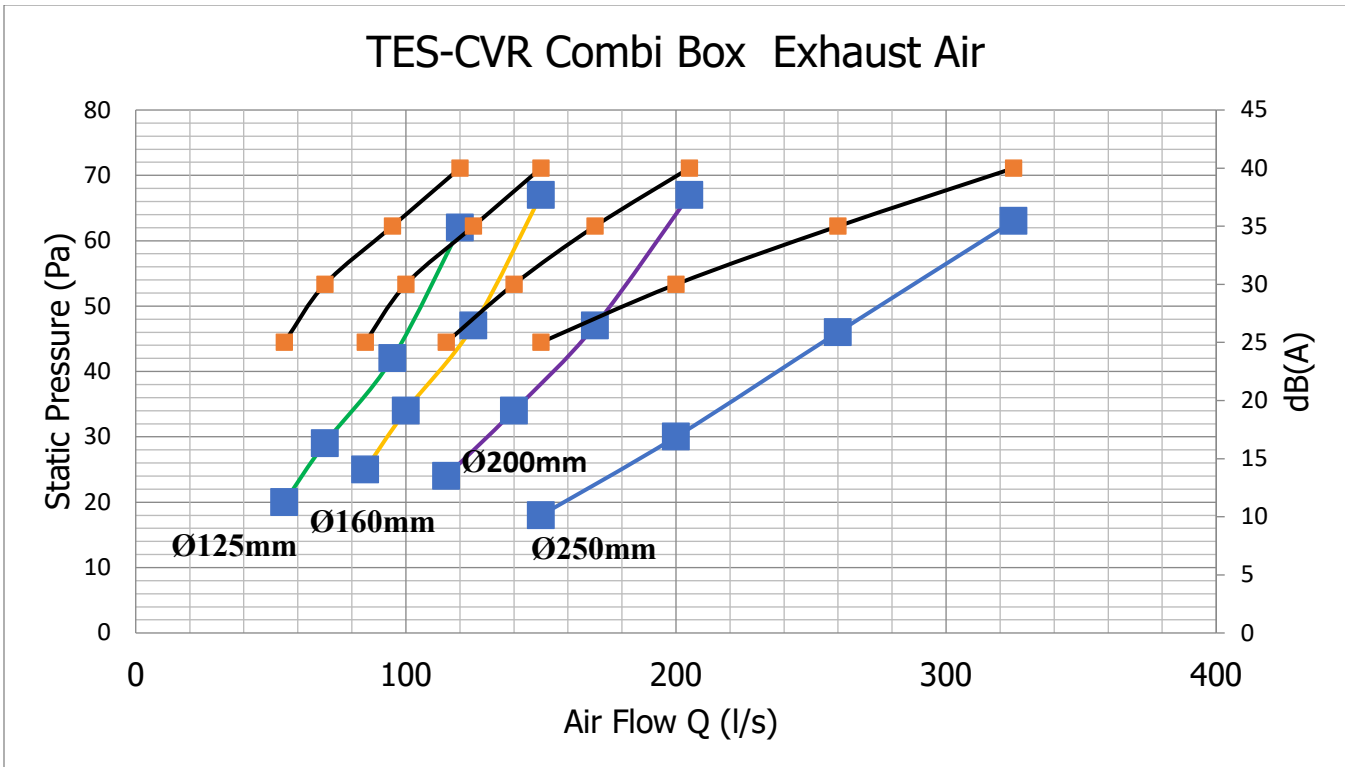

- Technical Parameters**

- **Products Dimension:**

TES-CGS	A	B	C	D	Ø E
Ø125	500	235	100	CC 185 to CC 250	125
Ø160	500	235	100	CC 215 to CC 260	160
Ø200	620	315	100	CC 255 to CC 356	200
Ø250	720	365	100	CC 310 to CC 430	250

➤ **Performances- Graphs :**

1. TES-CVR Combi Box Fresh Air

Technical Data TES-CVR / 24.07.2024 / REV.0

2. TES-CVR Combi Box Exhaust Air

- **Installation:**

- ✚ The TES-CVR Combi Box with Grille is easily mounted on the wall by removing the front part by unscrewing the 6 screws on the part sides and mounting the back piece to the wall with 4 screws.