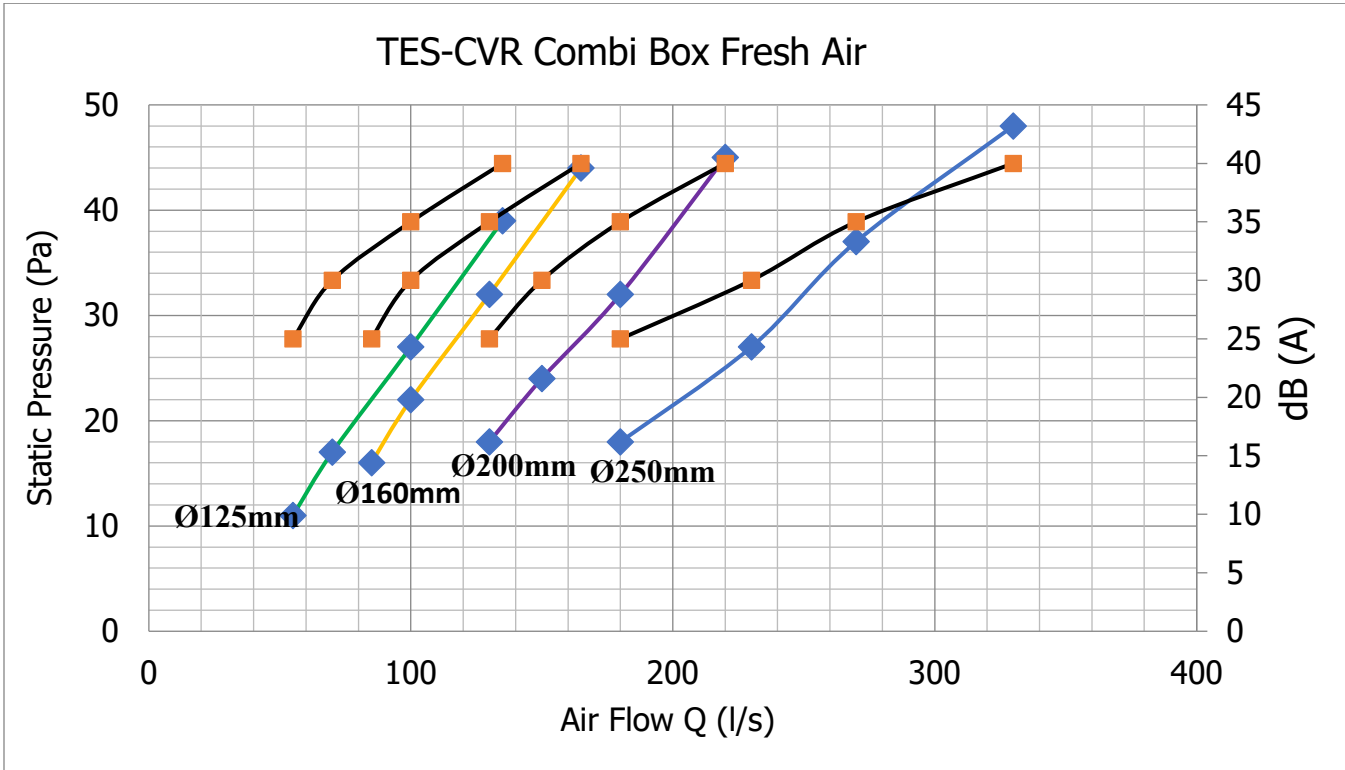

- Technical Parameters**

- **Products Dimension:**

TES-CGS	A	B	C	D	Ø E
Ø125	500	235	100	CC 185 to CC 250	125
Ø160	500	235	100	CC 215 to CC 260	160
Ø200	620	315	100	CC 255 to CC 356	200
Ø250	720	365	100	CC 310 to CC 430	250

➤ **Performances- Graphs :**

1. TES-CVR Combi Box Fresh Air

Technical Data TES-CVR / 24.07.2024 / REV.0

2. TES-CVR Combi Box Exhaust Air

- **Installation:**

- ✚ The TES-CVR Combi Box with Grille is easily mounted on the wall by removing the front part by unscrewing the 6 screws on the part sides and mounting the back piece to the wall with 4 screws.